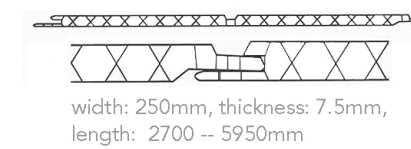

WALLPAPER

THE WORLD OF WALL PAPER IS INTERESTING. CREATE THE ART OF SPACE. MAKE SURPRISE FOR LIFE.

THREE DIFFERENT SHAPES

B-GROOVE

width: 250mm, thickness: 7.5mm,
length: 2700 -- 5950mm

V-GROOVE

width: 250mm, thickness: 7.5mm,
length: 2700 -- 5950mm

FLAT

width: 200mm, thickness: 7.5mm,
length: 2700 -- 5950mm

EVERY FAMILY HAS THEIR OWN LIFE

Systematic home decoration solution / Install on bricks directly / within 3 days from caldding to ceiling

PVC ceiling and wall panel