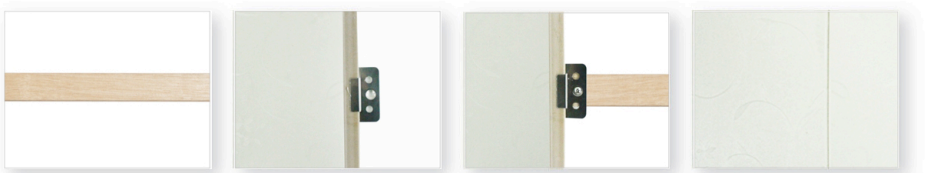

SUPER EASY INSTALLATION

TONGUE & GROOVE JOINTS
UNIQUE DESIGNED STEEL CLIP

1. WOOD GRIDS ONTO THE WALL. 2. FIX PRODUCTS BY STEEL CLIPS. 3. NAIL AND FIX TO WOOD GRIDS. 4. JOINT AOTHER PIECE BY TONGUE & GROOVE JOINT.