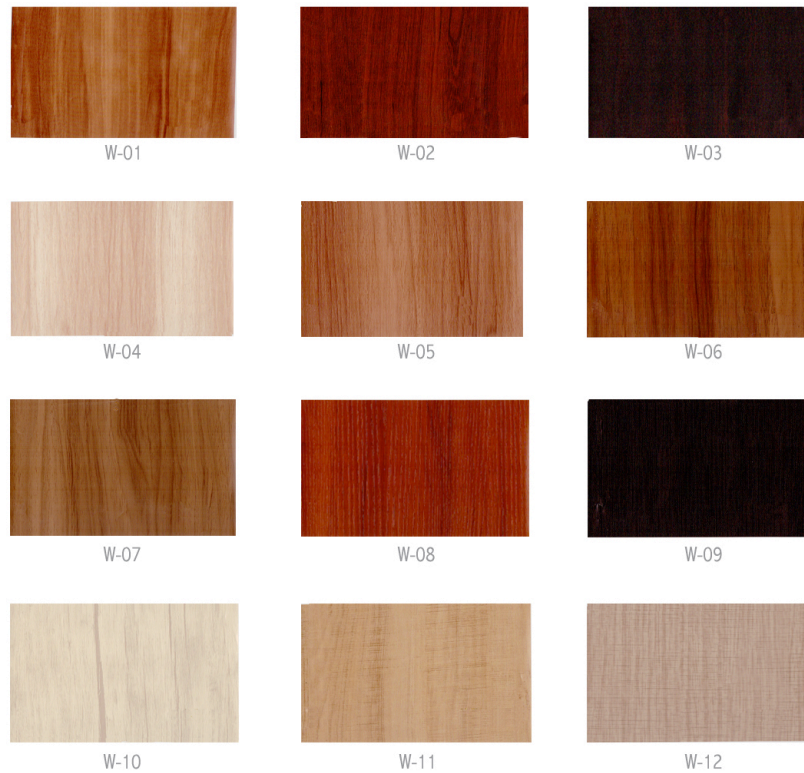

TWO TEXTURE STYLES MODERN & NATURAL

WOOD GRAINE, WALL PAPER, METALLIC.

VARIETY OF COLORS, TEXTURES, PATTERNS, ALL-MATCH.

THERE IS ALWAYS ONE STYLE THAT DECOR FOR YOUR LIFE.

WOOD

WOOD GRAINE IS YOUR UNIQUE CONCEPT OF LIFE AND HOME.
NATURAL FROM OUTSIDE TO INSIDE, LEAD TO YOUR INNER PEACE.

WALLPAPER

THE WORLD OF WALL PAPER IS INTERESTING. CREATE THE ART OF SPACE. MAKE SURPRISE FOR LIFE.

THREE DIFFERENT SHAPES

B-GROOVE

width: 250mm, thickness: 7.5mm,
length: 2700 -- 5950mm

V-GROOVE

width: 250mm, thickness: 7.5mm,
length: 2700 -- 5950mm