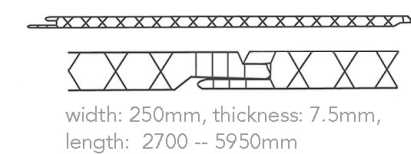

WALLPAPER

THE WORLD OF WALL PAPER IS INTERESTING. CREATE THE ART OF SPACE. MAKE SURPRISE FOR LIFE.

THREE DIFFERENT SHAPES

B-GROOVE

width: 250mm, thickness: 7.5mm,
length: 2700 -- 5950mm

V-GROOVE

width: 250mm, thickness: 7.5mm,
length: 2700 -- 5950mm

FLAT

width: 200mm, thickness: 7.5mm,
length: 2700 -- 5950mm

EVERY FAMILY HAS THEIR OWN LIFE

Systematic home decoration solution / Install on bricks directly / within 3 days from caldding to ceiling

PVC ceiling and wall panel