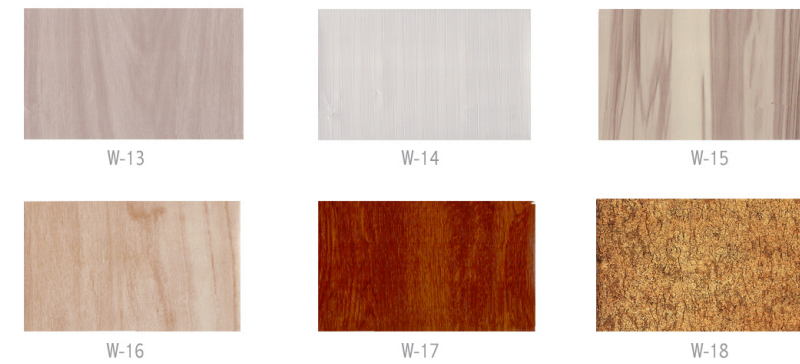

TWO TEXTURE STYLES MODERN & NATURAL

WOOD GRAINE, WALL PAPER, METALLIC.

VARIETY OF COLORS, TEXTURES, PATTERNS, ALL-MATCH.

THERE IS ALWAYS ONE STYLE THAT DECOR FOR YOUR LIFE.

WOOD

WOOD GRAINE IS YOUR UNIQUE CONCEPT OF LIFE AND HOME.
NATURAL FROM OUTSIDE TO INSIDE, LEAD TO YOUR INNER PEACE.

WALLPAPER

THE WORLD OF WALL PAPER IS INTERESTING. CREATE THE ART OF SPACE. MAKE SURPRISE FOR LIFE.

THREE DIFFERENT SHAPES

B-GROOVE

width: 250mm, thickness: 7.5mm,
length: 2700 -- 5950mm

V-GROOVE

width: 250mm, thickness: 7.5mm,
length: 2700 -- 5950mm

FLAT

width: 200mm, thickness: 7.5mm,
length: 2700 -- 5950mm

EVERY FAMILY HAS THEIR OWN LIFE

Systematic home decoration solution / Install on bricks directly / within 3 days from caldding to ceiling

PVC ceiling and wall panel