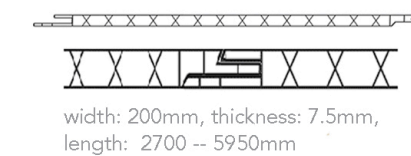

WALLPAPER

THE WORLD OF WALL PAPER IS INTERESTING. CREATE THE ART OF SPACE. MAKE SURPRISE FOR LIFE.

THREE DIFFERENT SHAPES

B-GROOVE

width: 250mm, thickness: 7.5mm,
length: 2700 -- 5950mm

V-GROOVE

width: 250mm, thickness: 7.5mm,
length: 2700 -- 5950mm

FLAT

width: 200mm, thickness: 7.5mm,
length: 2700 -- 5950mm

EVERY FAMILY HAS THEIR OWN LIFE

Systematic home decoration solution / Install on bricks directly / within 3 days from caldding to ceiling

PVC ceiling and wall panel