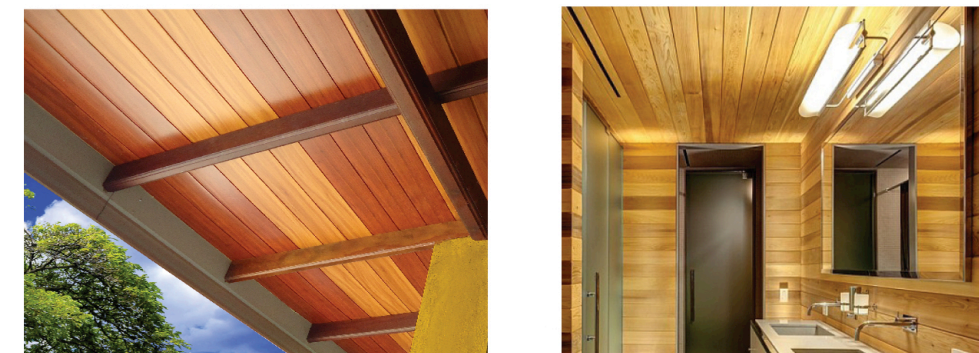

TWO TEXTURE STYLES MODERN & NATURAL

WOOD GRAINE, WALL PAPER, METALLIC.

VARIETY OF COLORS, TEXTURES, PATTERNS, ALL-MATCH.

THERE IS ALWAYS ONE STYLE THAT DECOR FOR YOUR LIFE.

WOOD

WOOD GRAINE IS YOUR UNIQUE CONCEPT OF LIFE AND HOME.
NATURAL FROM OUTSIDE TO INSIDE, LEAD TO YOUR INNER PEACE.

WALLPAPER

THE WORLD OF WALL PAPER IS INTERESTING. CREATE THE ART OF SPACE. MAKE SURPRISE FOR LIFE.

THREE DIFFERENT SHAPES

B-GROOVE

width: 250mm, thickness: 7.5mm,
length: 2700 -- 5950mm

V-GROOVE

width: 250mm, thickness: 7.5mm,
length: 2700 -- 5950mm

FLAT

width: 200mm, thickness: 7.5mm,
length: 2700 -- 5950mm

EVERY FAMILY HAS THEIR OWN LIFE

Systematic home decoration solution / Install on bricks directly / within 3 days from caldding to ceiling

PVC ceiling and wall panel